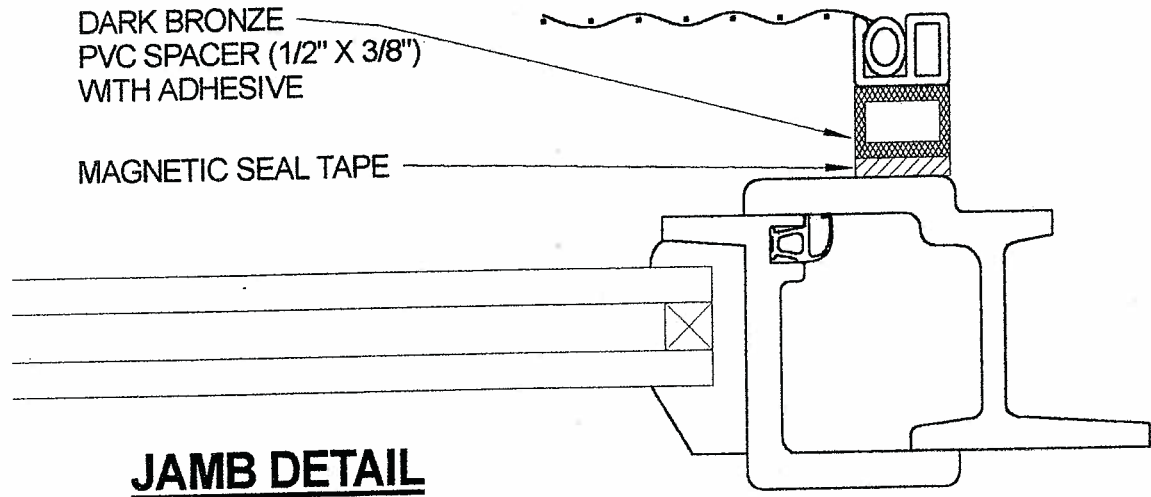

JAMB DETAIL at LATCH

SASH POSITION: Venting
 WICKET POSITION: Closed

DARK BRONZE
 PVC SPACER (1/2" X 3/8")
 WITH ADHESIVE

MAGNETIC SEAL TAPE

JAMB DETAIL

PRODUCT
MAGNETIC WICKET SCREEN
 with 3/8" PVC BUILD-OUT