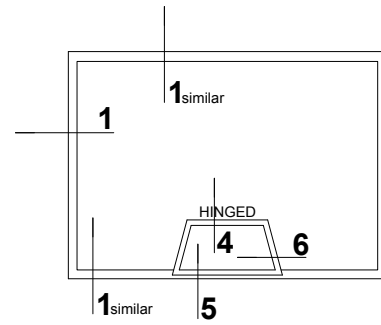

WICKET SCREEN ELEVATION VIEWS

ALL WICKET SCREENS ARE CUSTOM MANUFACTURED. VIRTUALLY ANY SIZE, SHAPE OR CONFIGURATION IS POSSIBLE. NUMEROUS MOUNTING METHODS/HARDWARE AVAILABLE. BOTH SLIDING AND HINGED WICKETS ARE AVAILABLE.

DEEP GUIDE
WICKET SLIDING
TRACK

1 JAMB DETAIL
SCALE: FULL
HEAD and SILL SIMILAR

2 HEAD DETAIL
SCALE: FULL

4 HEAD DETAIL
SCALE: FULL

6 JAMB DETAIL
SCALE: FULL

3 SILL DETAIL
SCALE: FULL

5 SILL DETAIL
SCALE: FULL