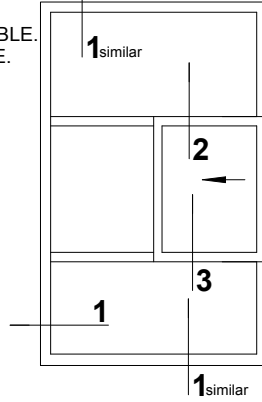

WICKET SCREEN ELEVATION VIEWS

ALL WICKET SCREENS ARE CUSTOM MANUFACTURED. VIRTUALLY ANY SIZE, SHAPE OR CONFIGURATION IS POSSIBLE. NUMEROUS MOUNTING METHODS/HARDWARE AVAILABLE. BOTH SLIDING AND HINGED WICKETS ARE AVAILABLE.

ALUMINUM MESH SCREENING
MANY CHOICES AVAILABLE INCLUDING
FIBERGLASS, STAINLESS STEEL,
COPPER AND BRONZE WIRE MESH

SCREEN FRAMING (S-102)

VINYL SCREEN SPLINE

WICKET SCREEN
MUNTIN FRAMING
(S-101)

1/2" X 1/2"
ANGLE

DEEP GUIDE
WICKET SLIDING
TRACK

1 JAMB DETAIL
SCALE: FULL
HEAD and SILL SIMILAR

2 HEAD DETAIL
SCALE: FULL

4 HEAD DETAIL
SCALE: FULL

6 JAMB DETAIL
SCALE: FULL

3 SILL DETAIL
SCALE: FULL

5 SILL DETAIL
SCALE: FULL