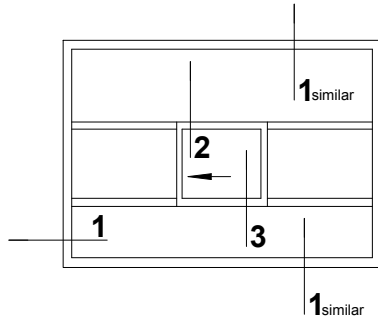

WICKET SCREEN ELEVATION VIEWS

ALL WICKET SCREENS ARE CUSTOM MANUFACTURED. VIRTUALLY ANY SIZE, SHAPE OR CONFIGURATION IS POSSIBLE. NUMEROUS MOUNTING METHODS/HARDWARE AVAILABLE. BOTH SLIDING AND HINGED WICKETS ARE AVAILABLE.

ALUMINUM MESH SCREENING
MANY CHOICES AVAILABLE INCLUDING
FIBERGLASS, STAINLESS STEEL,
COPPER AND BRONZE WIRE MESH

SCREEN FRAMING (S-102)

VINYL SCREEN SPLINE

WICKET SCREEN
MUNTIN FRAMING
(S-101)

1/2" X 1/2"
ANGLE

DEEP GUIDE
WICKET SLIDING
TRACK

1 JAMB DETAIL
SCALE: FULL
HEAD and SILL SIMILAR

2 HEAD DETAIL
SCALE: FULL

4 HEAD DETAIL
SCALE: FULL

6 JAMB DETAIL
SCALE: FULL

3 SILL DETAIL
SCALE: FULL

5 SILL DETAIL
SCALE: FULL