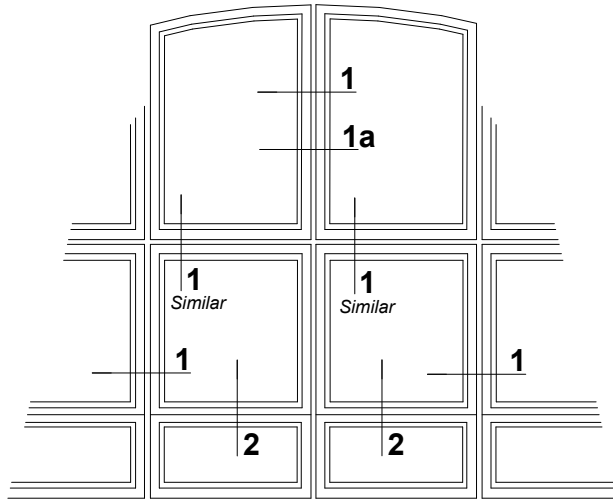

2 MUNTIN DETAIL

SCALE: FULL

AOL FRAMING (D-44)

AOL FRAMING (T-9)

AOL FRAMING (D-42)

MULTIPLE AOL UNITS
 ALL DETAILS ARE SHOWN WITH BOTH
 STANDARD SWIVEL CLIPS AND WITH INVISIBLE CLIPS

1 MULLION DETAIL

SCALE: FULL

H MULLION • CAN BE USED
 VERTICALLY OR HORIZONTALLY

1a MULLION DETAIL

SCALE: FULL

INVISIBLE CLIP

STANDARD CLIP

NOTE: INTERCHANGEABLE SCREEN AVAILABLE

PRODUCT
 ALLIED ONE LITE • AOL
 MULTIPLE UNITS

DWG. NO.