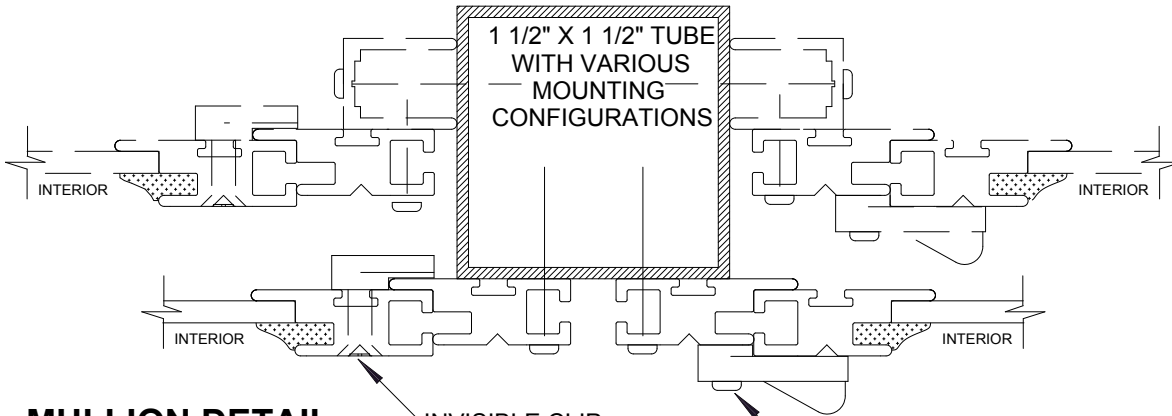

2 MUNTIN DETAIL

SCALE: FULL

AOL FRAMING (D-44)

AOL FRAMING (T-9)

AOL FRAMING (D-42)

MULTIPLE AOL UNITS
 ALL DETAILS ARE SHOWN WITH BOTH
 STANDARD SWIVEL CLIPS AND WITH INVISIBLE CLIPS

1 MULLION DETAIL

SCALE: FULL

H MULLION • CAN BE USED
 VERTICALLY OR HORIZONTALLY

1a MULLION DETAIL

SCALE: FULL

INVISIBLE CLIP

STANDARD CLIP

NOTE: INTERCHANGEABLE SCREEN AVAILABLE

PRODUCT
 ALLIED ONE LITE • AOL
 MULTIPLE UNITS

DWG. NO.