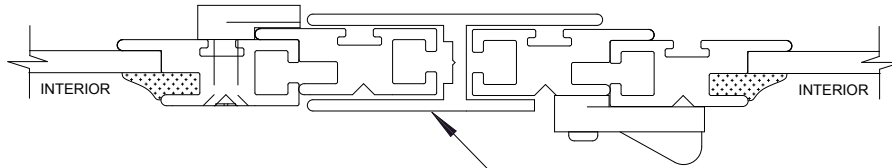

2 MUNTIN DETAIL

SCALE: FULL

AOL FRAMING (D-44)

AOL FRAMING (T-9)

AOL FRAMING (D-42)

MULTIPLE AOL UNITS
 ALL DETAILS ARE SHOWN WITH BOTH
 STANDARD SWIVEL CLIPS AND WITH INVISIBLE CLIPS

1 MULLION DETAIL

SCALE: FULL

H MULLION • CAN BE USED
 VERTICALLY OR HORIZONTALLY

1a MULLION DETAIL

SCALE: FULL

INVISIBLE CLIP

STANDARD CLIP

NOTE: INTERCHANGEABLE SCREEN AVAILABLE

PRODUCT
 ALLIED ONE LITE • AOL
 MULTIPLE UNITS

DWG. NO.